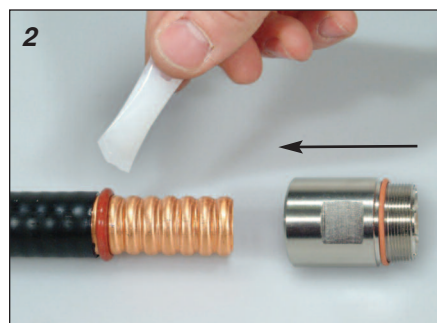

Manual method