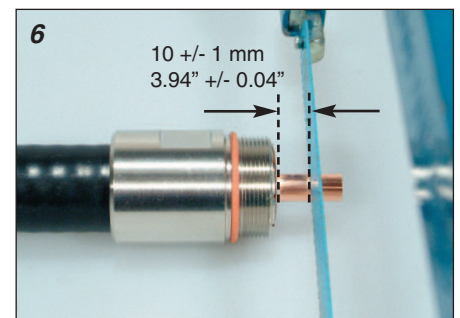

Manual method