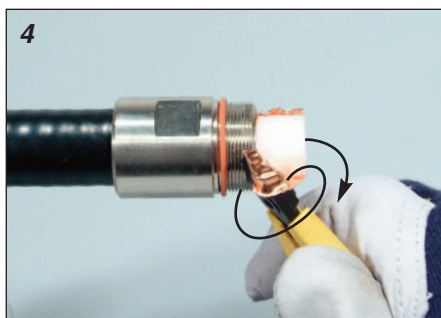

Manual method