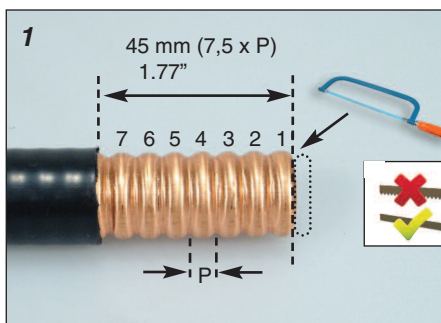

### 5/8" Connectors - O-Ring type

NF50V58

NM50V58

5/8"

Vaseline  
Vaselina

26 mm (1.024")

#### Manual method