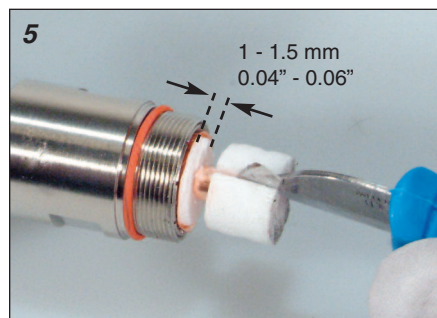

### 5/8" Connectors - O-Ring type

NF50V58

NM50V58

5/8"

Vaseline  
Vaselina

26 mm (1.024")

#### Manual method