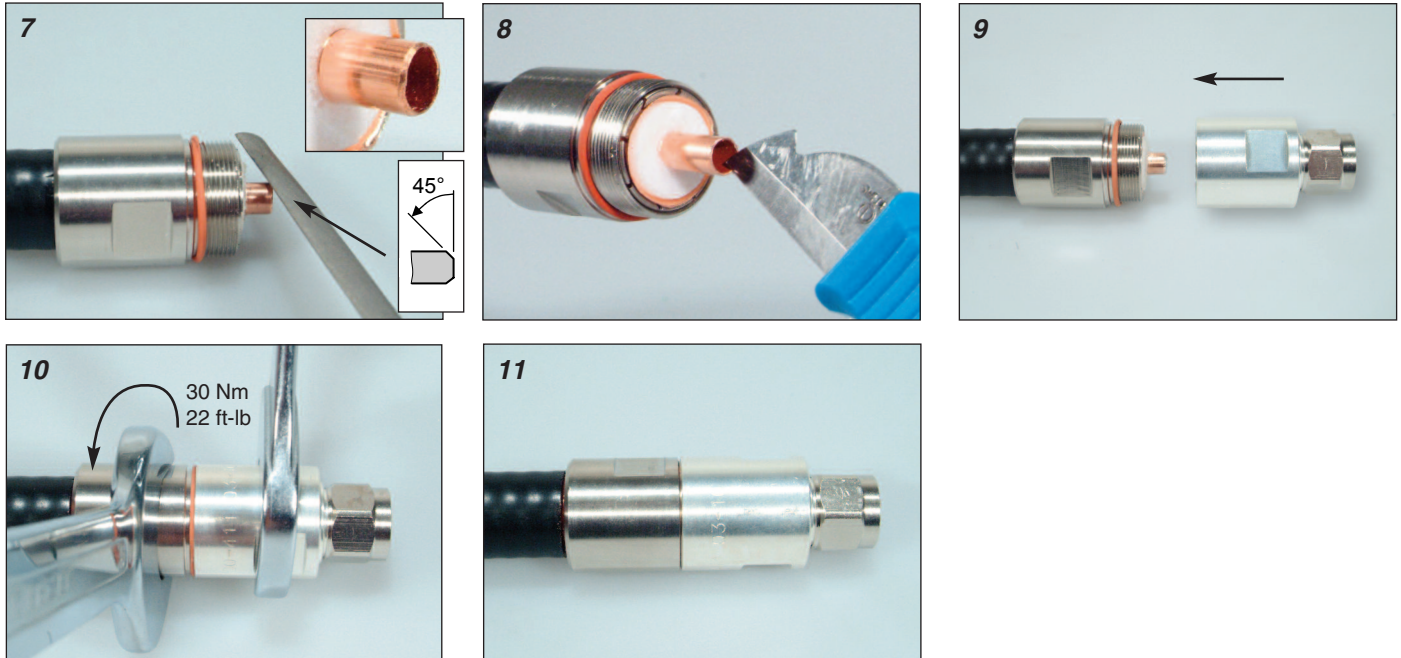

INSTALLATION INSTRUCTIONS

50 Ohm Connectors

Kabelwerk **EUPEN** AG

Rev.: 02/2011-10-11

cable

2/2

5/8" Connectors - O-Ring type

For any questions please contact KABELWERK EUPEN AG / for US Customer service call 1-800-419-5100.