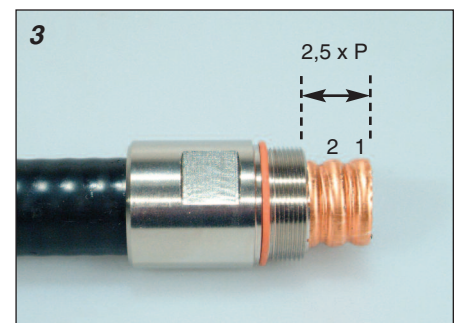

Manual method