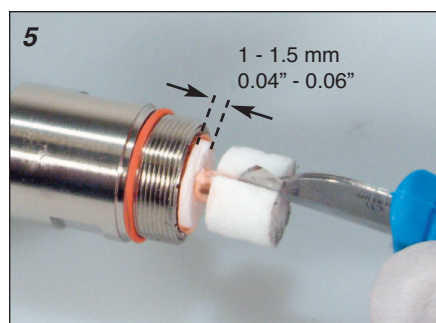

# 5/8" Connectors - O-Ring type - 4.3-10 interface

43FV58

43MV58

5/8"

We strongly advise the use of the cable preparation tool SPTC50V58. Please refer to its instructions for use.

## Required equipment

Vaseline  
Vaselina

27 mm

## Manual method