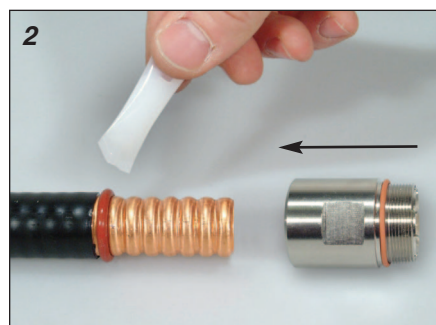

# 5/8" Connectors - O-Ring type - 4.3-10 interface

43FV58

43MV58

5/8"

We strongly advise the use of the cable preparation tool SPTC50V58. Please refer to its instructions for use.

## Manual method