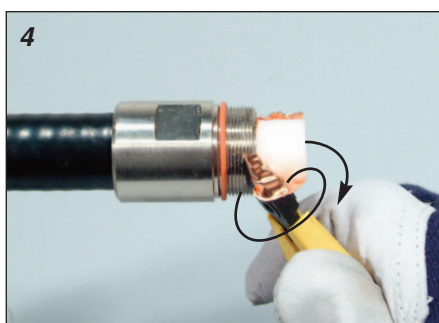

# 5/8" Connectors - O-Ring type - 4.3-10 interface

43FV58

43MV58

5/8"

We strongly advise the use of the cable preparation tool SPTC50V58. Please refer to its instructions for use.

## Manual method