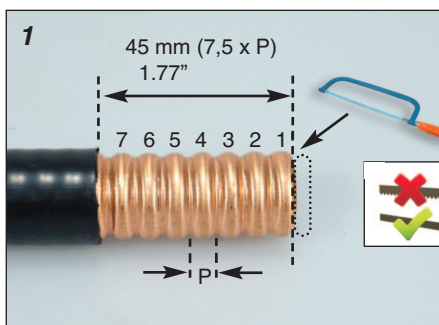

# 5/8" Connectors - O-Ring type - 4.3-10 interface

43FV58

43MV58

5/8"

We strongly advise the use of the cable preparation tool SPTC50V58. Please refer to its instructions for use.

## Required equipment

Vaseline  
Vaselina

27 mm

## Manual method