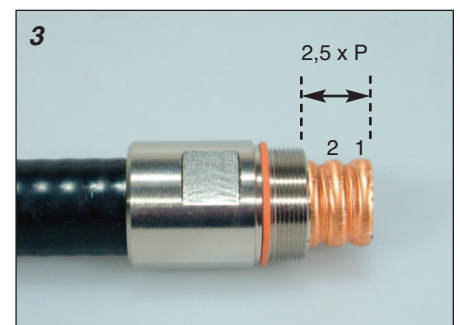

# 5/8" Connectors - O-Ring type - 4.3-10 interface

43FV58

43MV58

5/8"

We strongly advise the use of the cable preparation tool SPTC50V58. Please refer to its instructions for use.

## Required equipment

Vaseline  
Vaselina

27 mm

## Manual method