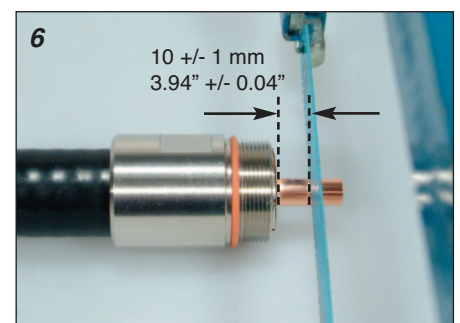

# 5/8" Connectors - O-Ring type - 4.3-10 interface

43FV58

43MV58

5/8"

We strongly advise the use of the cable preparation tool SPTC50V58. Please refer to its instructions for use.

## Required equipment

Vaseline  
Vaselina

27 mm

## Manual method