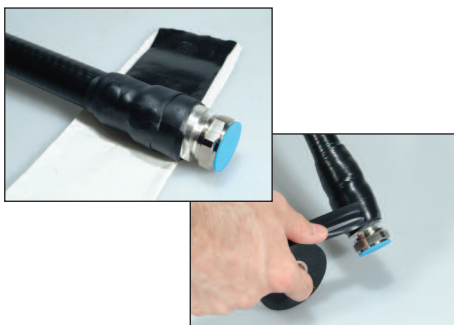

Weatherproofing Tape Kit