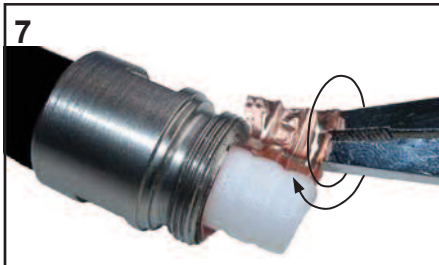

## 50 Ohm CONNECTORS

Kabelwerk | **EUPEN** AG

E1018 Rev.13/2018-03-19

cable

2/2

### 1/2" - Straight & right angle connectors - O-Ring type

For installation on aluminium cable 5127/EA4-50 in a corrosive environment, an additional sealing is mandatory. It can be achieved with one of the following methods: