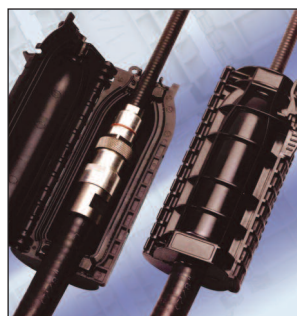

INSTALLATION INSTRUCTION

50 Ohm CONNECTORS

Kabelwerk | **EUPEN** AG

E1018 Rev.13/2018-03-19

cable

2/2

1/2" - Straight & right angle connectors - O-Ring type

For installation on aluminium cable 5127/EA4-50 in a corrosive environment, an additional sealing is mandatory. It can be achieved with one of the following methods:

Weatherproofing Tape Kit

Eucaseal

Cold Shrink Tube

For any questions please contact KABELWERK EUPEN AG / for US Customer service call 1-800-419-5100

(D) Verarbeitung nur durch eine Elektrofachkraft.
Es besteht die Gefahr eines elektrischen Schlagess!

(F) Installation uniquement par une personne qualifiée en électricité.
Il y a un risque de choc électrique!

NOTICE:
KABELWERK EUPEN AG disclaims any liability or responsibility for the results of improper or unsafe installation practices.

AVIS:
KABELWERK EUPEN AG décline toute responsabilité en cas de non respect de ces instructions.

WAARSCHUWING:
KABELWERK EUPEN AG wijst elke verantwoordelijkheid van de hand in geval van het niet opvolgen van deze aanbevelingen.

BEMERKUNG:
KABELWERK EUPEN AG lehnt jede Verantwortung bei Nichtbeachtung dieser Instruktionen ab.

(NL) Installatie alleen door een vakman voor elektriciteit.
Er is gevaar van elektrische schok!

(GB) Processing only by a qualified electrician.
There is a risk of electric shock!

AVISO:
KABELWERK EUPEN AG rehusa todas las responsabilidades en caso de no respetar las instrucciones.

注意:
本公司声明对于不恰当或不安全的安装, 检验, 维修或拆卸操作所导致的后果不负任何义务和责任。