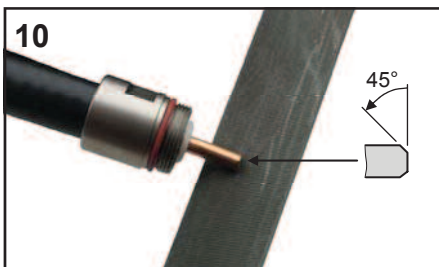

## 50 Ohm CONNECTORS

Kabelwerk | **EUPEN** AG

E1018 Rev.13/2018-03-19

cable

2/2

### 1/2" - Straight & right angle connectors - O-Ring type

For installation on aluminium cable 5127/EA4-50 in a corrosive environment, an additional sealing is mandatory. It can be achieved with one of the following methods: