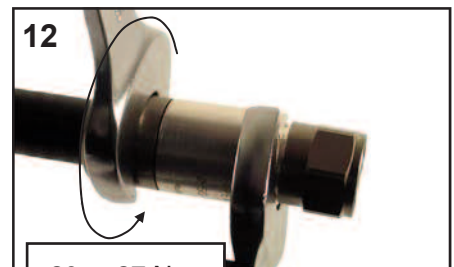

## 50 Ohm CONNECTORS

Kabelwerk | **EUPEN** AG

E1018 Rev.13/2018-03-19

cable

2/2

### 1/2" - Straight & right angle connectors - O-Ring type

For installation on aluminium cable 5127/EA4-50 in a corrosive environment, an additional sealing is mandatory. It can be achieved with one of the following methods: