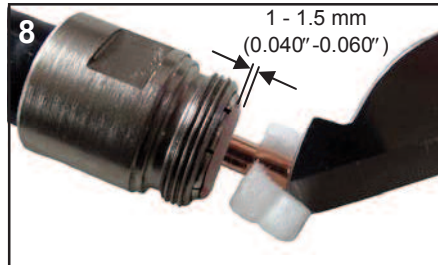

## 50 Ohm CONNECTORS

Kabelwerk | **EUPEN** AG

E1018 Rev.13/2018-03-19

cable

2/2

### 1/2" - Straight & right angle connectors - O-Ring type

For installation on aluminium cable 5127/EA4-50 in a corrosive environment, an additional sealing is mandatory. It can be achieved with one of the following methods: