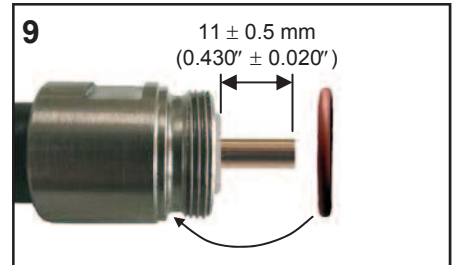

## 50 Ohm CONNECTORS

Kabelwerk | **EUPEN** AG

E1018 Rev.13/2018-03-19

cable

2/2

### 1/2" - Straight & right angle connectors - O-Ring type

For installation on aluminium cable 5127/EA4-50 in a corrosive environment, an additional sealing is mandatory. It can be achieved with one of the following methods: