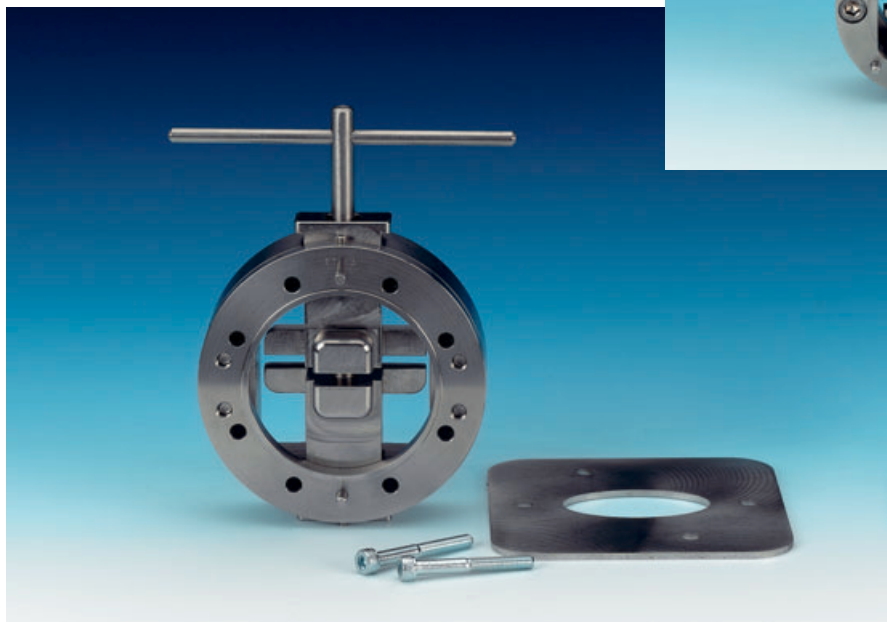

Flaring Tool

FLARING TOOL

Cable type	Ref. Tool	Ref. Saw guide
EU 63	EU-TK63	EU-SG63
EU 77	EU-TK77	EU-SG77
EU 90	EU-TK90	EU-SG90
EU 127	EU-TK127	EU-SG127