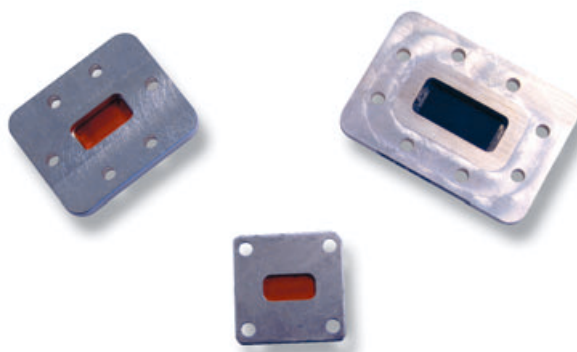

DATA SHEET

Waveguides Accessories

Kabelwerk **EUPEN** AG

Rev.: 00/2005-12-14

cable

Pressure Windows

Pressure windows must be installed as close as possible to the antenna input when the latter is not pressurised or does not have a built-in window.

PRESSURE WINDOWS

Connector type	Cable type	Thickness	Flange type	Ref.
EUROPE	EU 63	2 mm	flat/flat	EU-PW63-UU70*
	EU 63	6 mm	flat/grooved	EU-PW63-UP70**
	EU 77	2 mm	flat/flat	EU-PW77-UU84*
	EU 90	2 mm	flat/flat	EU-PW90-UU100*
	EU 127	2 mm	flat/flat	EU-PW127-UU120*
USA	EU 63	1/4"	flat/flat	EU-PW63-FF137 [#]
	EU 63	1/4"	flat/grooved	EU-PW63-FG137 ^{##}
	EU 77	1/4"	flat/flat	EU-PW77-FF112 [#]
	EU 77	1/4"	flat/grooved	EU-PW77-FG112 ^{##}
	EU 90	1/4"	flat/flat	EU-PW90-FF90 [#]
	EU 90	1/4"	flat/grooved	EU-PW90-FG90 ^{##}
	EU 127	1/4"	flat/flat	EU-PW127-FF75 [#]
	EU 127	1/4"	flat/grooved	EU-PW127-FG75 ^{##}