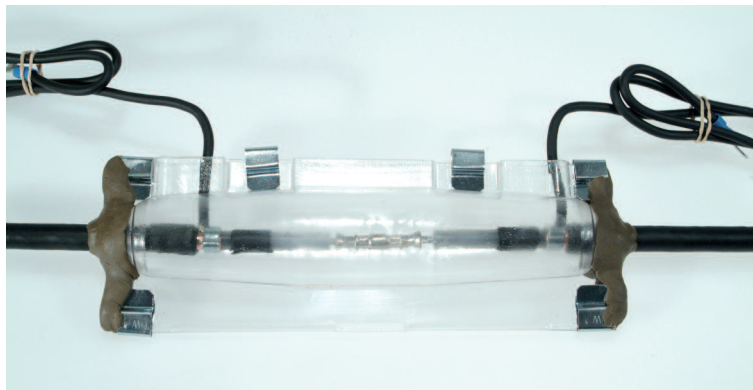

## Accessories

1/1

### Junction box

(PC2)

### Double junction box

(AVP6-1)

For primary airfield lighting cable L-824

#### Application

- Resin filled junction box for primary cables acc. to FAA AC 150/5345-7 (L-824) up to 5 kV
- Suitable for conductor cross-section 6 mm<sup>2</sup> and AWG 8
- Suitable for unscreened and screened cables (tape or braid-screened)
- Easy and safe installation (detailed installation instruction in each packing unit)
- Oil resistant
- Deicer resistant (FR/KAc)