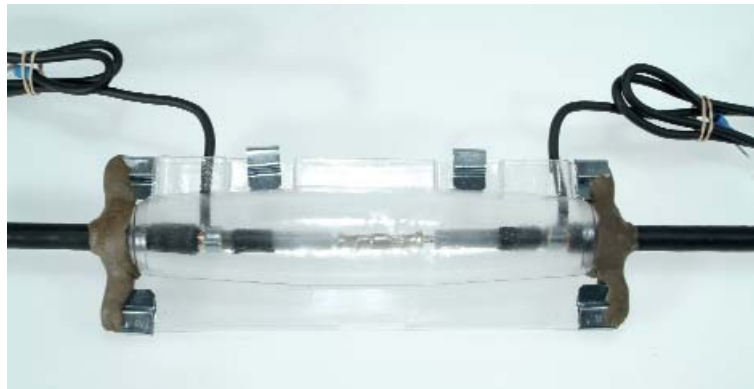

Accessories

1/1

Junction box

(PC2)

Double junction box

(AVP6-1)

For primary airfield lighting cable L-824

Application

- Resin filled junction box for primary cables acc. to FAA AC 150/5345-7 (L-824) up to 5 kV
- Suitable for conductor cross-section 6 mm² and AWG 8
- Suitable for unshielded and shielded cables (tape or braid-shielded)
- Easy and safe installation (detailed installation instruction in each packing unit)
- Oil resistant
- Deicer resistant (FR/KAc)